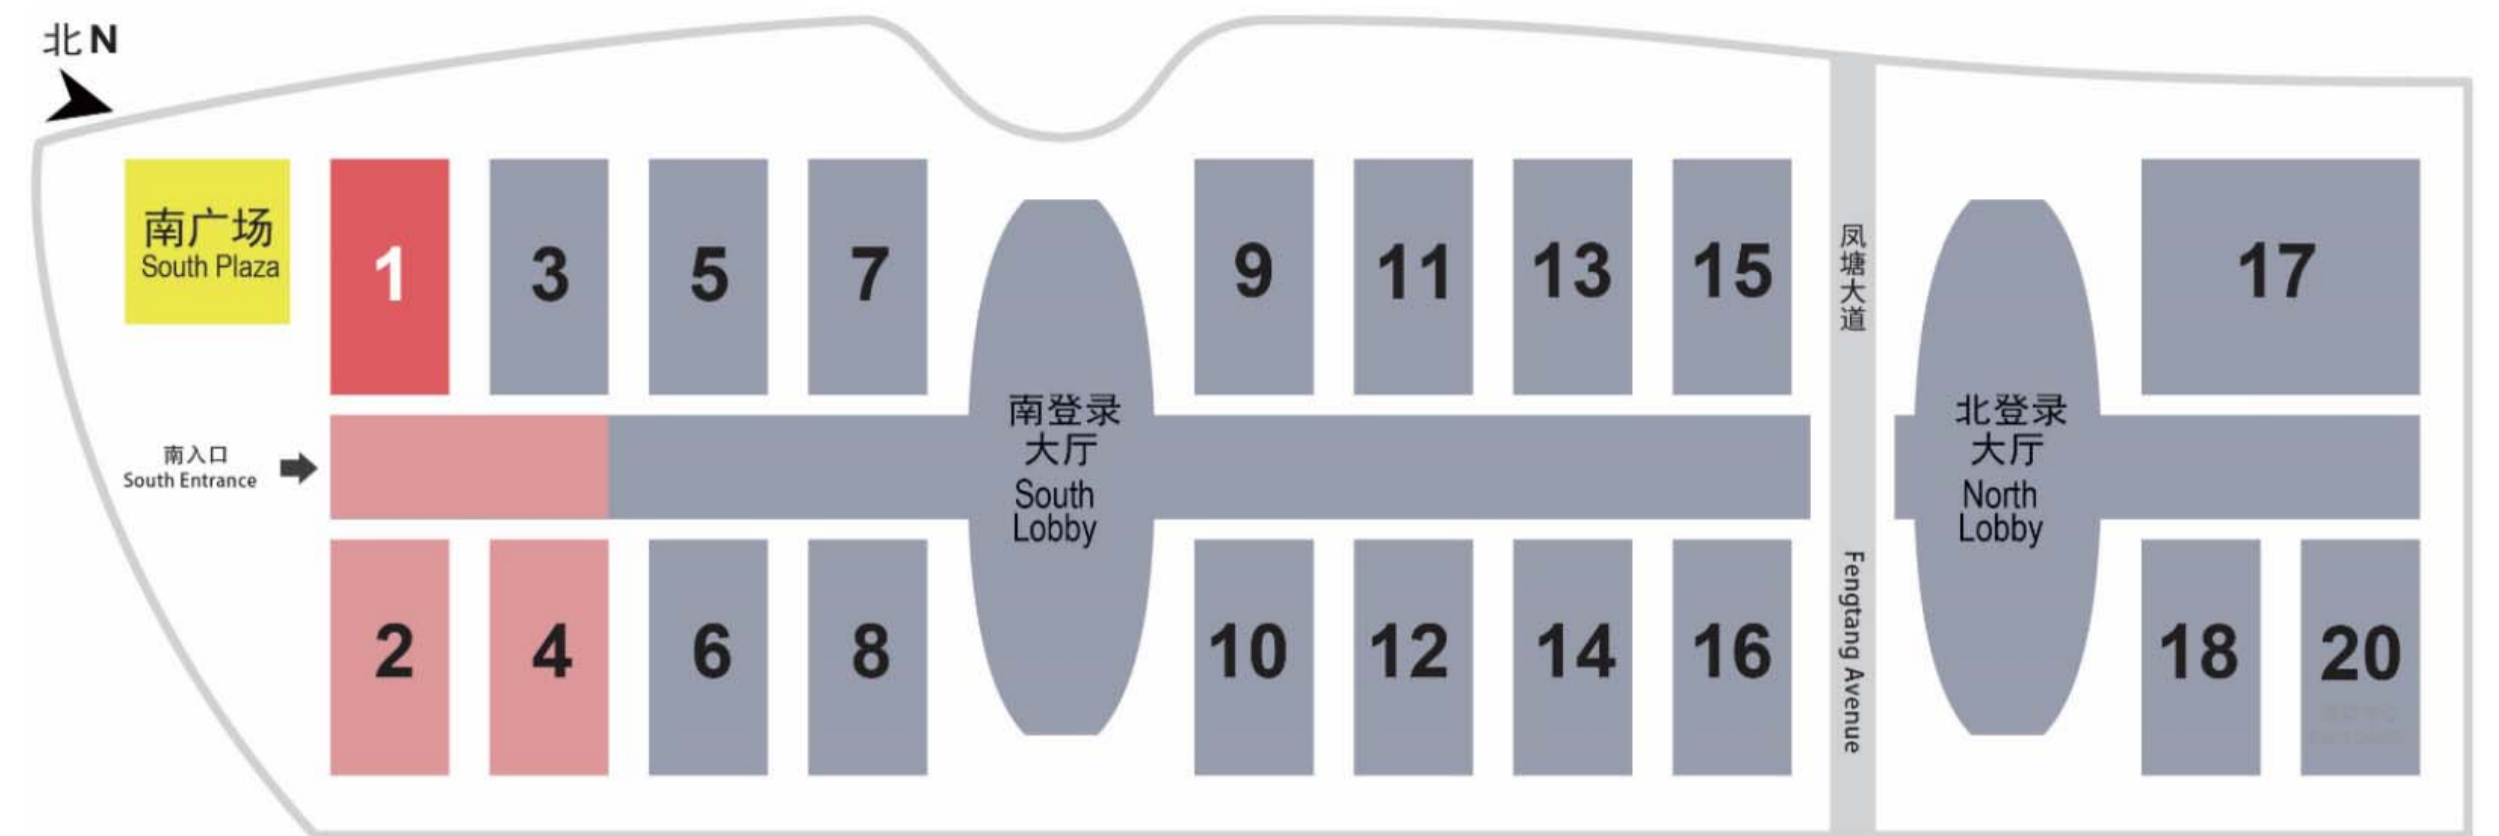

INTERNATIONAL ELECTRONICS CIRCUIT EXHIBITION (SHENZHEN) 国际电子电路(深圳)展览会

1号馆 Hall 1

Legend 图例:

 Equipment Supplier 设备供应商	 Media 媒体
 Materials Supplier 原材料供应商	 Conference Area 会议区

Updated Date 更新日期: 2023.03.03

消防通道 (Fire Exit)

设备供应商 (Equipment Supplier) | **原材料供应商** (Materials Supplier)

电梯连接展馆一层至三层 (Escalator from L1 to L3)

To Hall 2

Gate 1, **Gate 2**, **Gate 3**, **Gate 4**, **Gate 5**, **Gate 6**, **Gate 14**, **Gate 15**, **Gate 16**